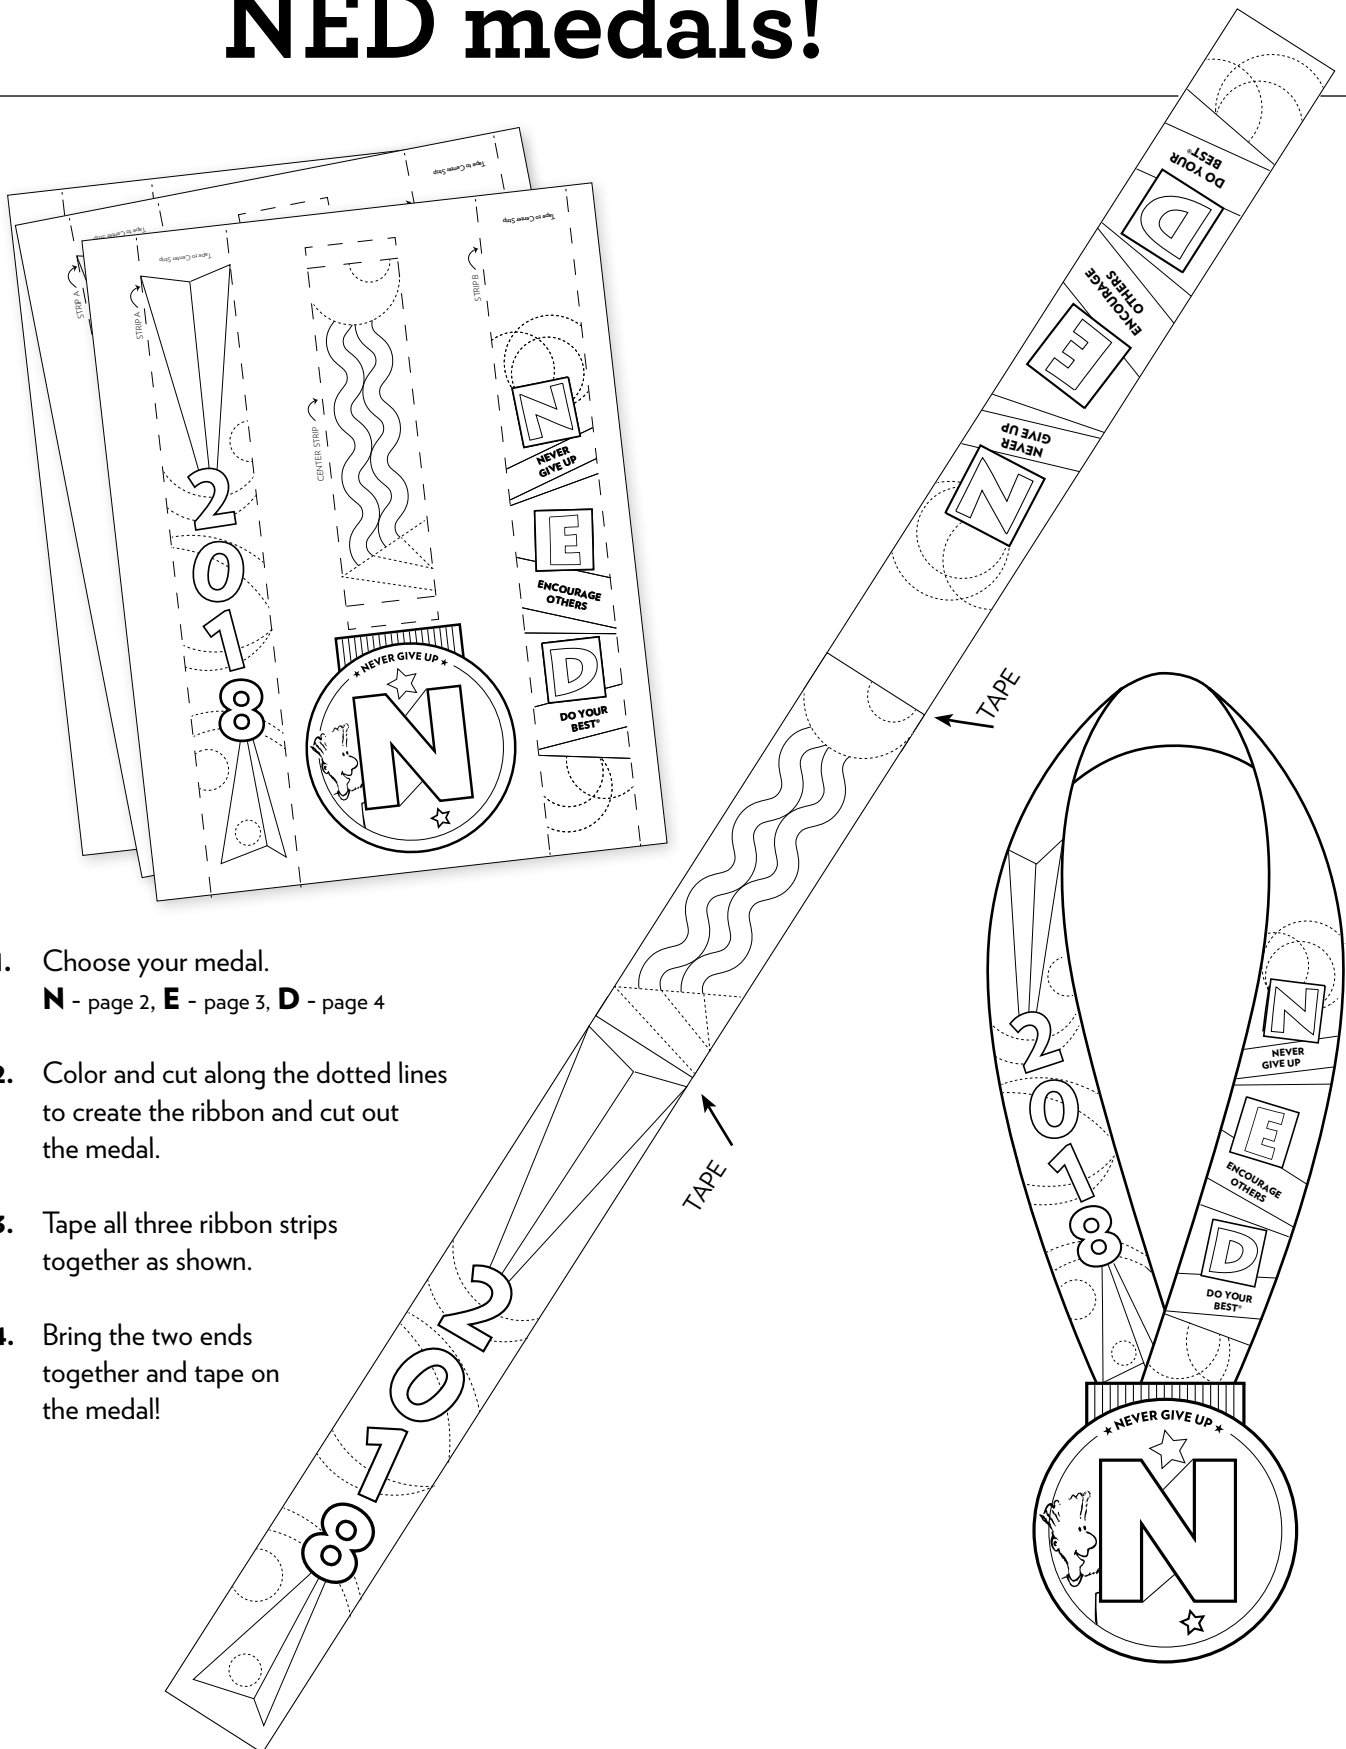

Color and Create NED medals!

1. Choose your medal.
N - page 2, **E** - page 3, **D** - page 4
2. Color and cut along the dotted lines to create the ribbon and cut out the medal.
3. Tape all three ribbon strips together as shown.
4. Bring the two ends together and tape on the medal!